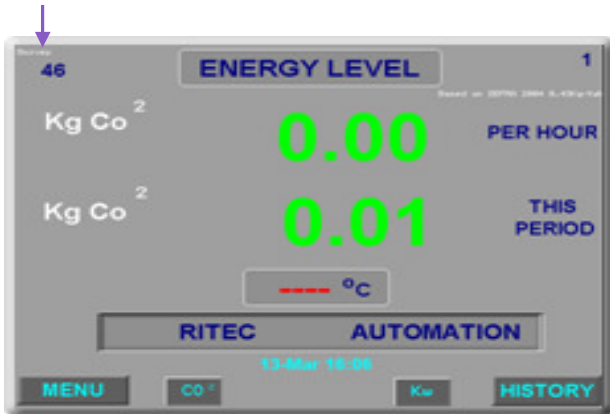

Emissions Page

This is a simple 60 second counter that tells you when the readings are updated.

Kw - shows the live reading of Kw use

History - this page gives a daily/weekly indication of running costs for the given period.